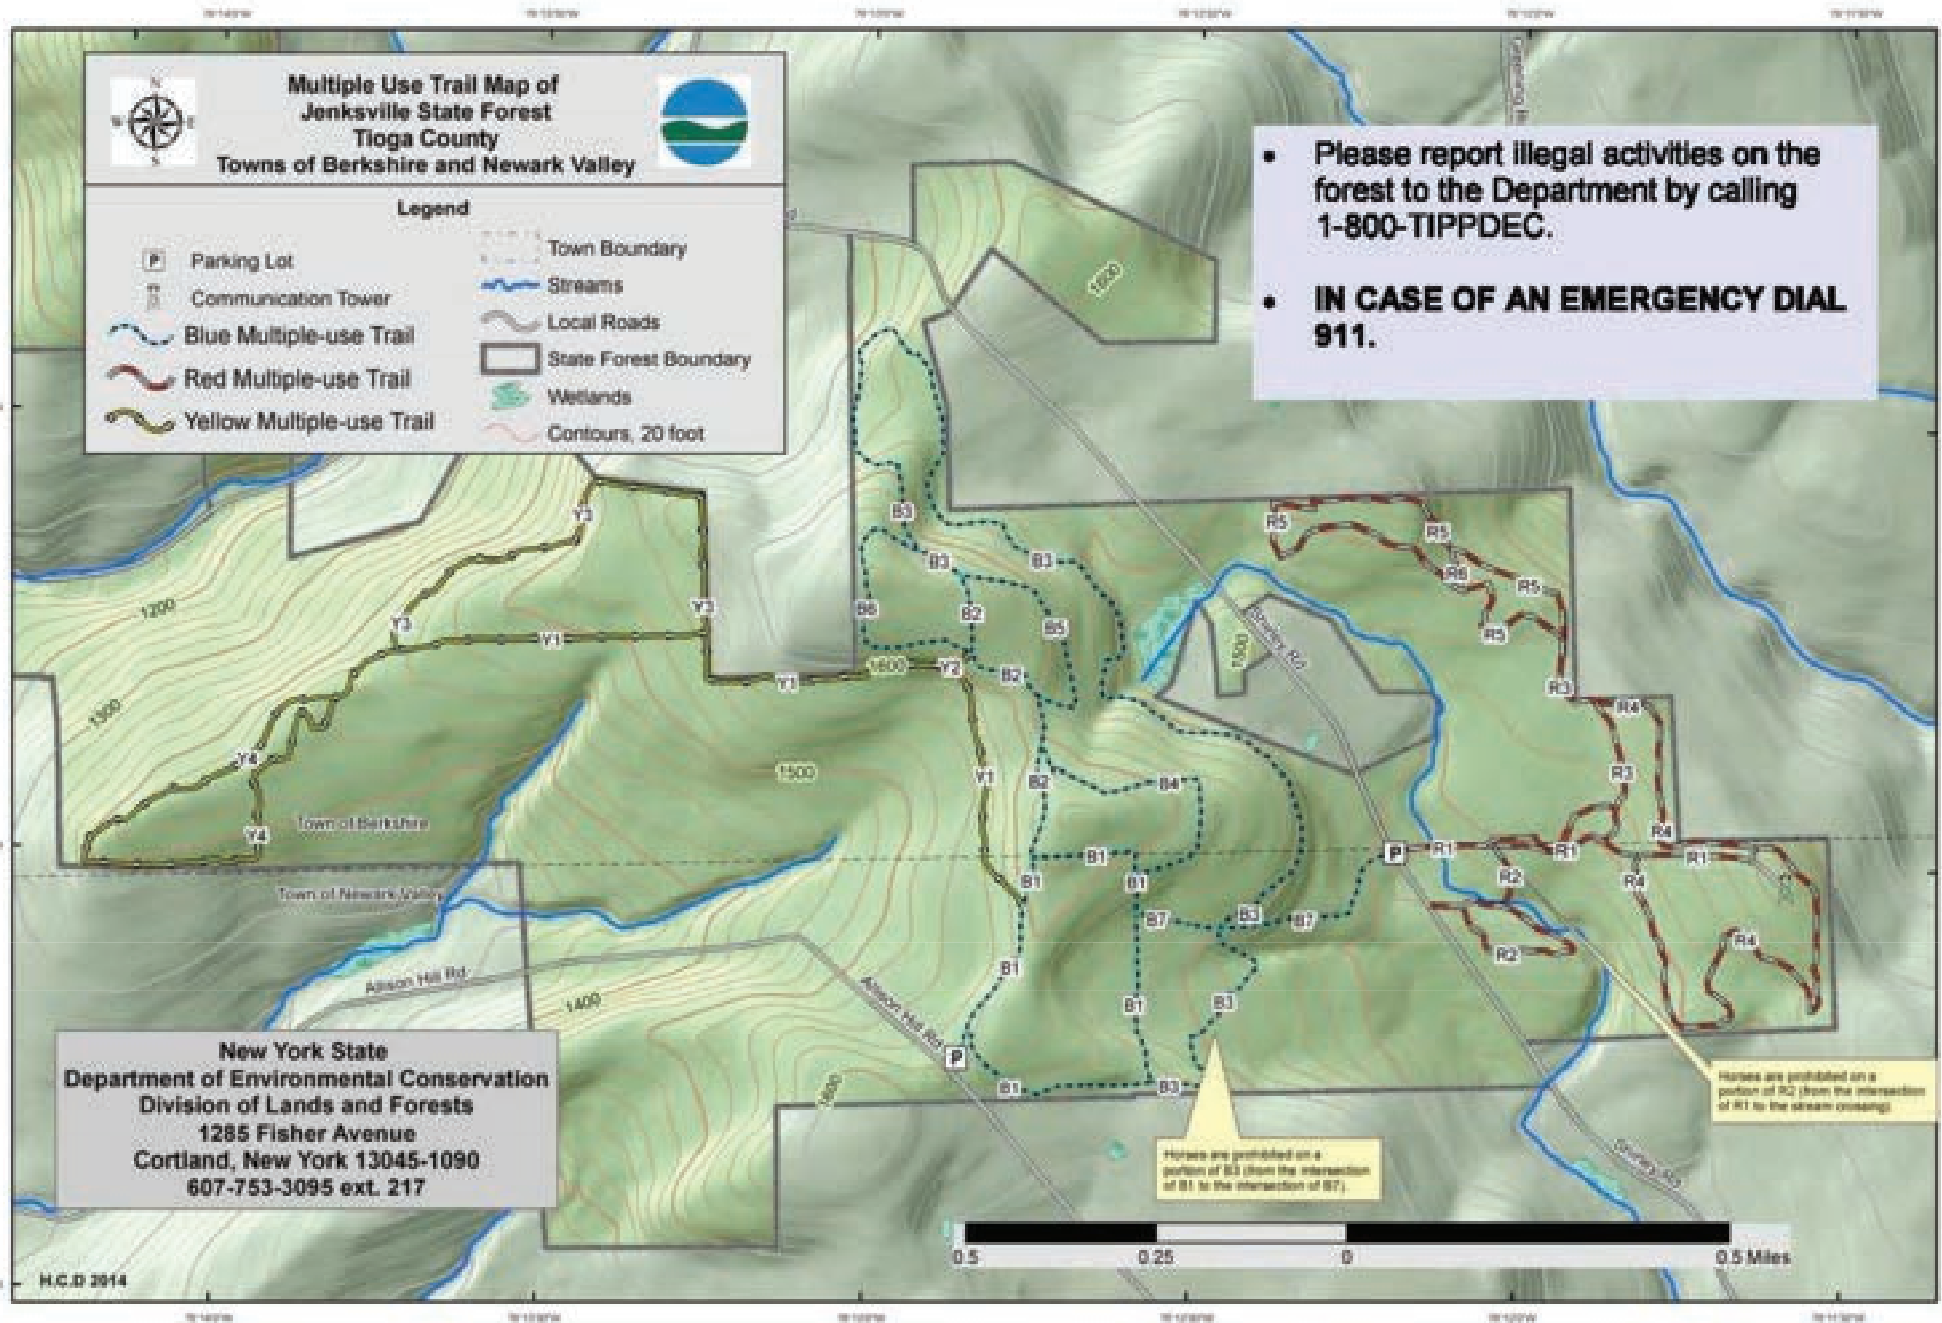

### RECOMMENDED PARKING

Jenksville State Forest Parking,  
999-31 Shirley Rd  
Newark Valley, New York 13811

BE SURE TO VISIT OUR  
FAVORITE POST-RIDE PUB  
**POOR SHOTS**

SCAN  
FOR  
DIGITAL  
MAP

# A PORTION OF JENKSVILLE STATE FOREST - TRAILS SECTION

- Please report illegal activities on the forest to the Department by calling 1-800-TIPPDEC.
- **IN CASE OF AN EMERGENCY DIAL 911.**

- Trail conditions vary by season, storm damage and addition of new routes. At various times, trails may be temporarily blocked or signs may be needed to be replaced.